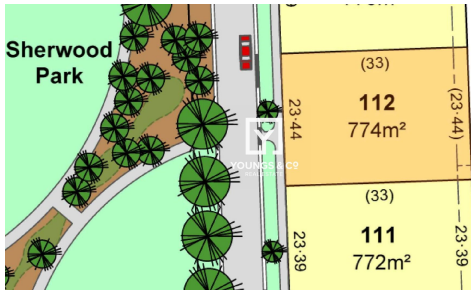

Rooms:

Property Type: Residential Block

Land Size: 774 sqm approx

Agent Comments

Comparable Properties

14 Quiver Tce MOORoopNA 3629 (VG)

Agent Comments

Price: \$110,000